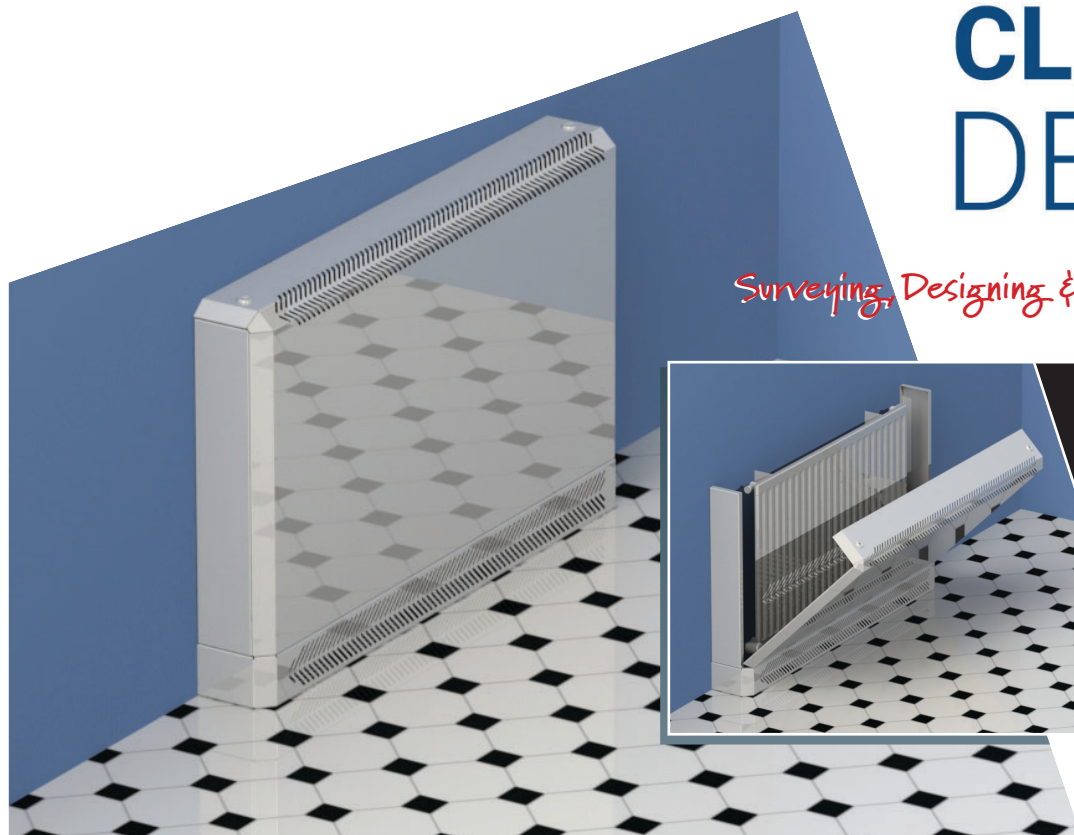

# NOT TO THE TOUCH

Introducing the slimmest, full access radiator guards on the market

- ✓ Domestic personnel can open hassle-free – No need to call in estates or technical staff
- ✓ With easy accessibility for cleaning and an anti-bacterial coating, there's less risk of spreading infection
- ✓ The vulnerable stay safe with low surface temperatures and all sharp edges are covered. Anti-ligature designs are available too
- ✓ Boasting an efficient grill design and robust construction, you can enjoy saving space, time AND money